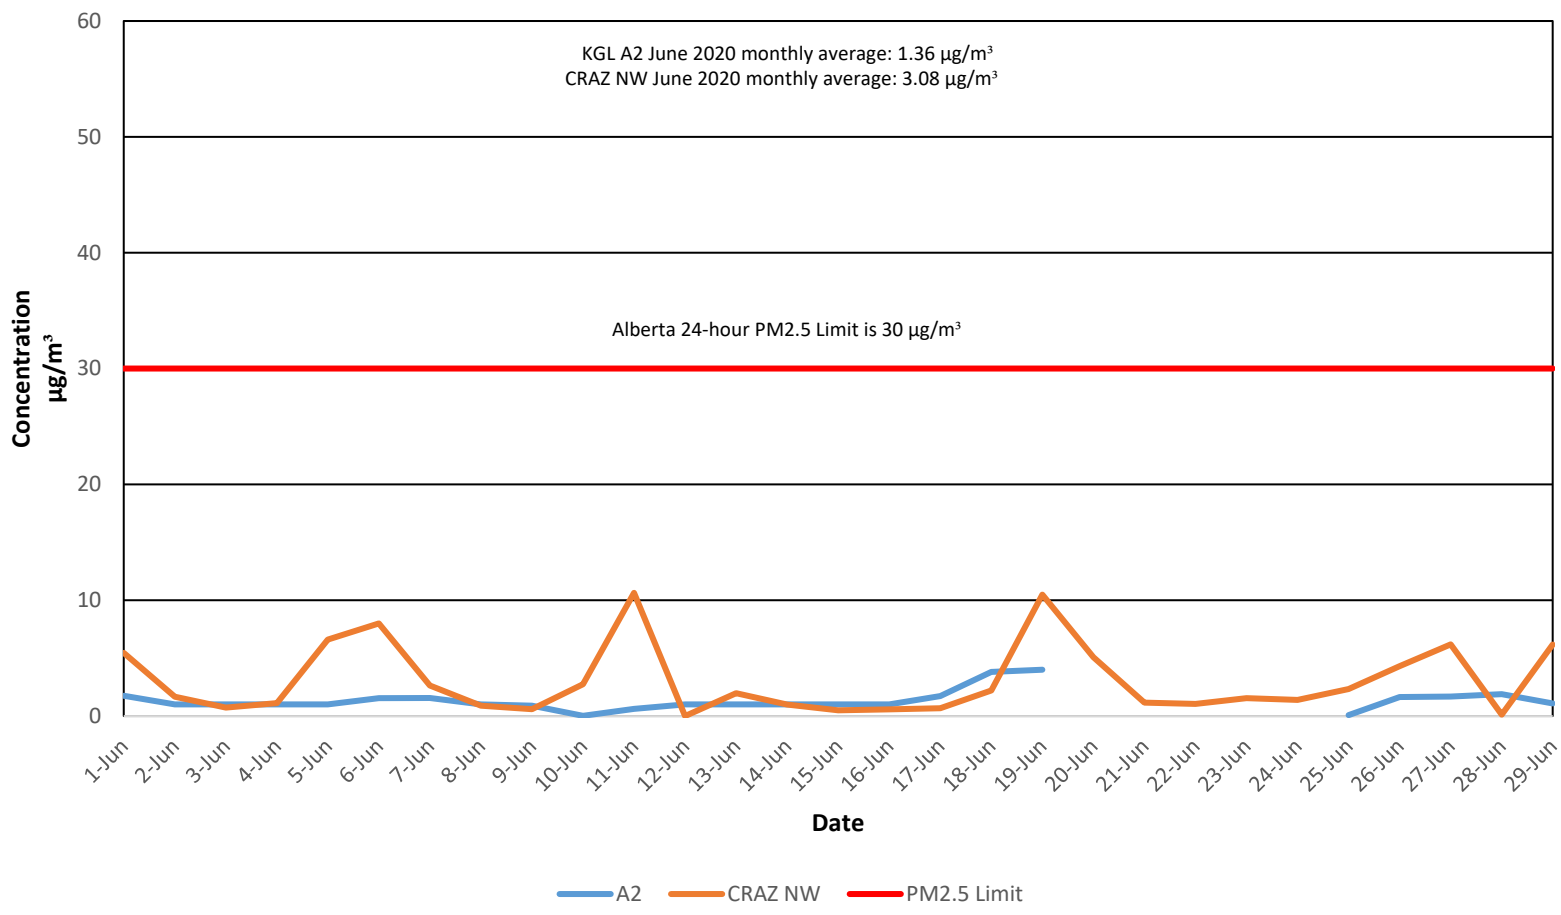

June 2020 PM2.5 24-Hour Average of A1 Monitor and CRAZ NW

Notes:

- A1 data not available due to equipment malfunction June 13–14, 2020.

June 2020 PM2.5 24-Hour Average of A2 Monitor and CRAZ NW

Notes:

- A2 data not available due to equipment malfunction June 20-24, 2020.

June 2020 PM2.5 24-Hour Average of A3 Monitor and CRAZ NW

Notes:

June 2020 PM2.5 24-Hour Average of A4 Monitor and CRAZ NW

Notes:

- A4 data not available due to equipment malfunction June 9-16, 2020.