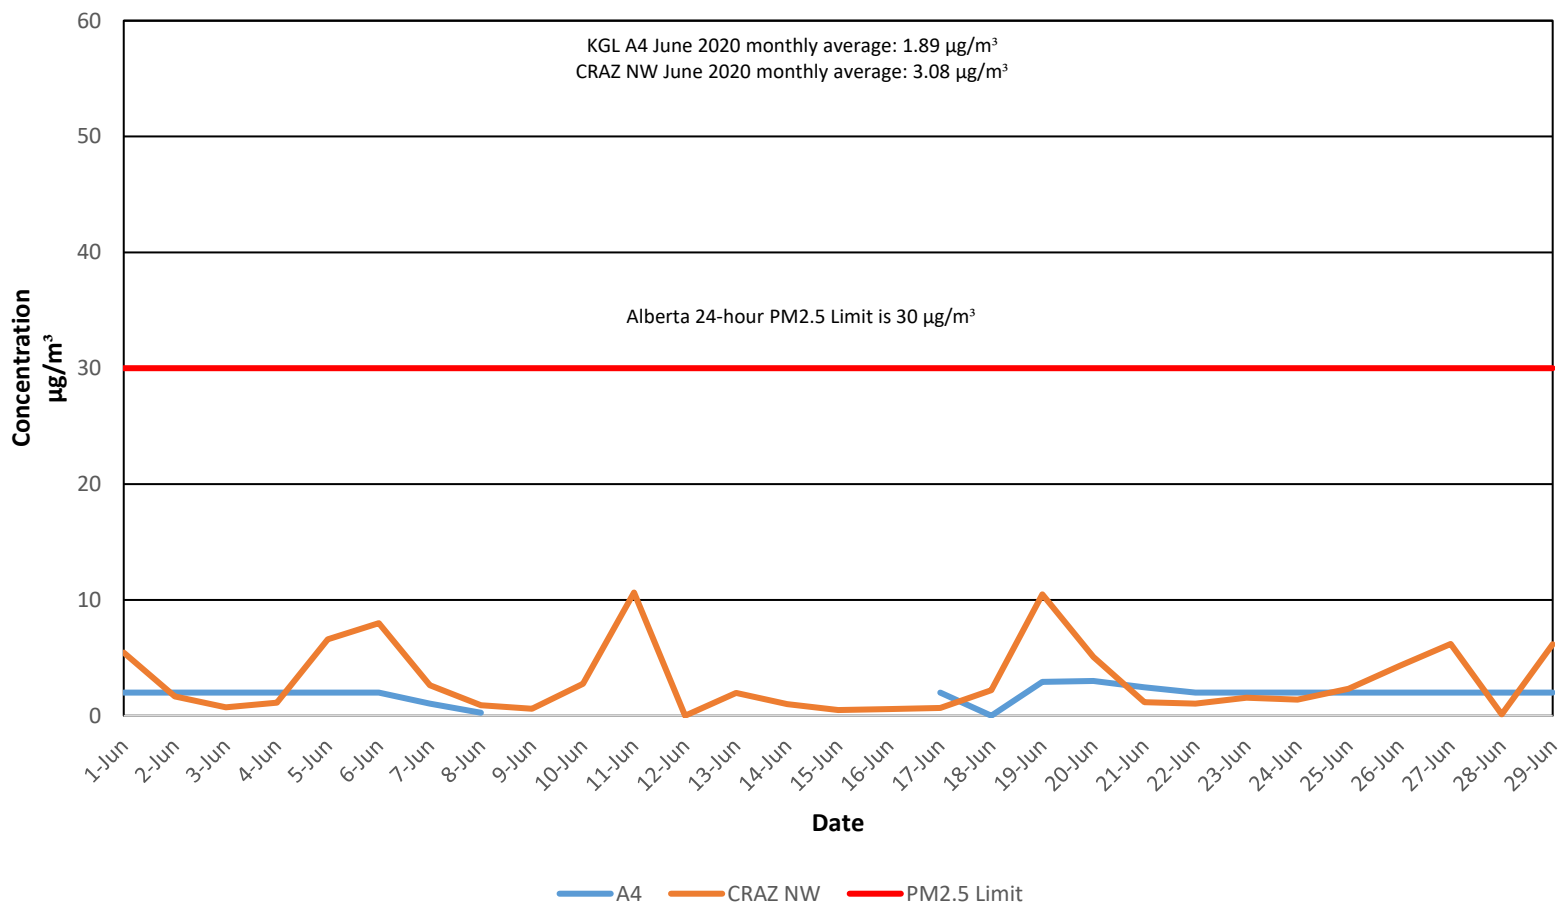

June 2020 PM2.5 24-Hour Average of A1 Monitor and CRAZ NW

Notes:

- A1 data not available due to equipment malfunction June 13–14, 2020.

June 2020 PM2.5 24-Hour Average of A2 Monitor and CRAZ NW

Notes:

- A2 data not available due to equipment malfunction June 20-24, 2020.

June 2020 PM2.5 24-Hour Average of A3 Monitor and CRAZ NW

Notes:

June 2020 PM2.5 24-Hour Average of A4 Monitor and CRAZ NW

Notes:

- A4 data not available due to equipment malfunction June 9-16, 2020.