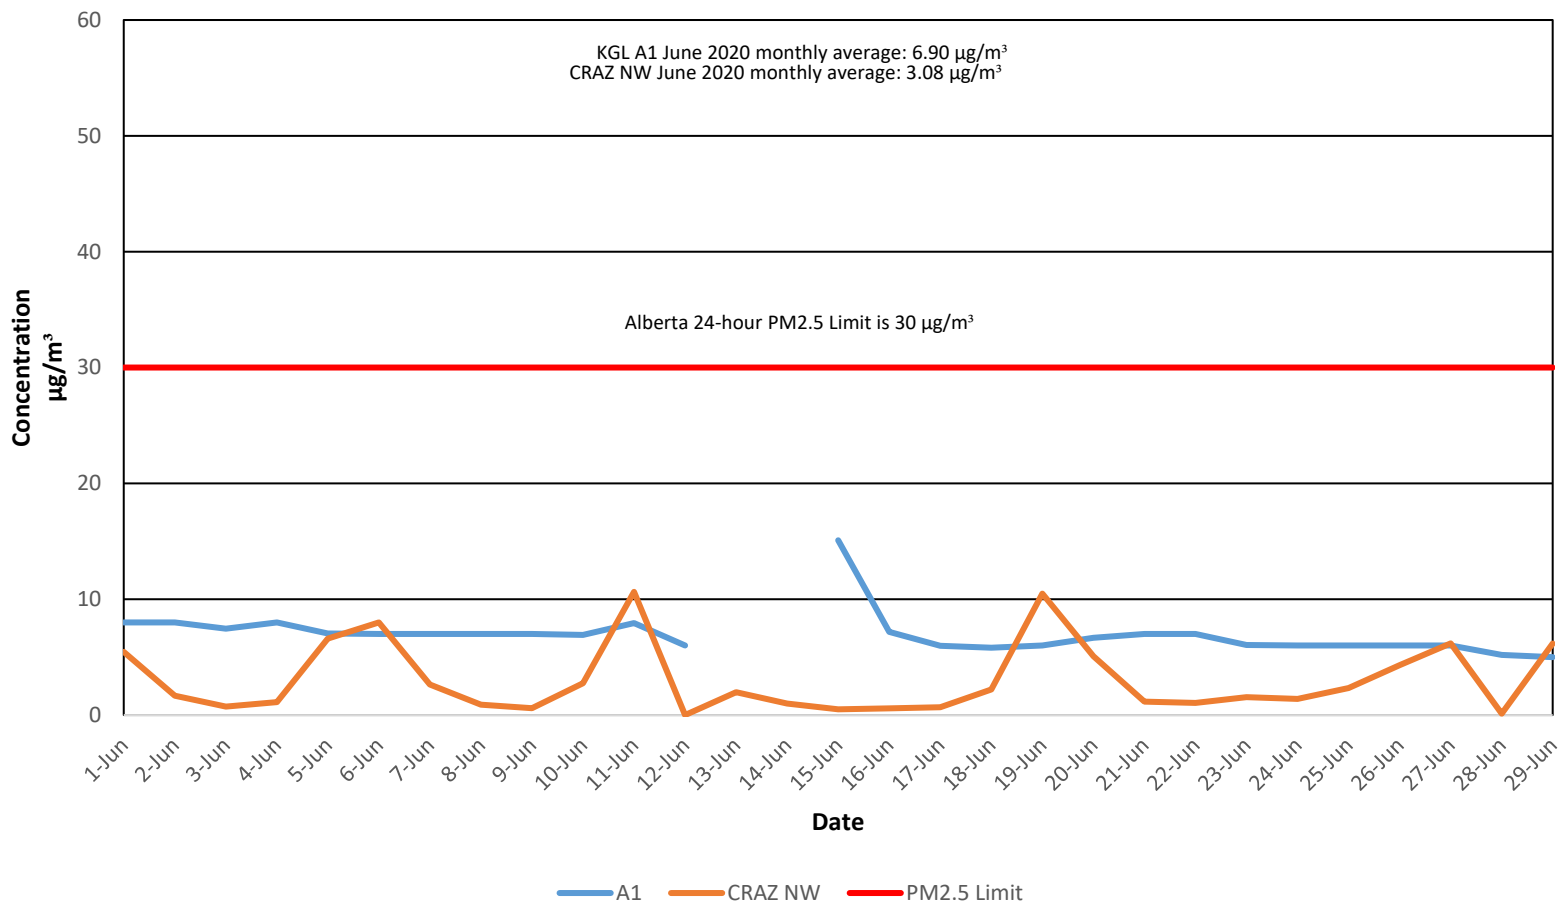

June 2020 PM2.5 24-Hour Average of A1 Monitor and CRAZ NW

Notes:

- A1 data not available due to equipment malfunction June 13–14, 2020.

June 2020 PM2.5 24-Hour Average of A2 Monitor and CRAZ NW

Notes:

- A2 data not available due to equipment malfunction June 20-24, 2020.

June 2020 PM2.5 24-Hour Average of A3 Monitor and CRAZ NW

Notes:

June 2020 PM2.5 24-Hour Average of A4 Monitor and CRAZ NW

Notes:

- A4 data not available due to equipment malfunction June 9-16, 2020.