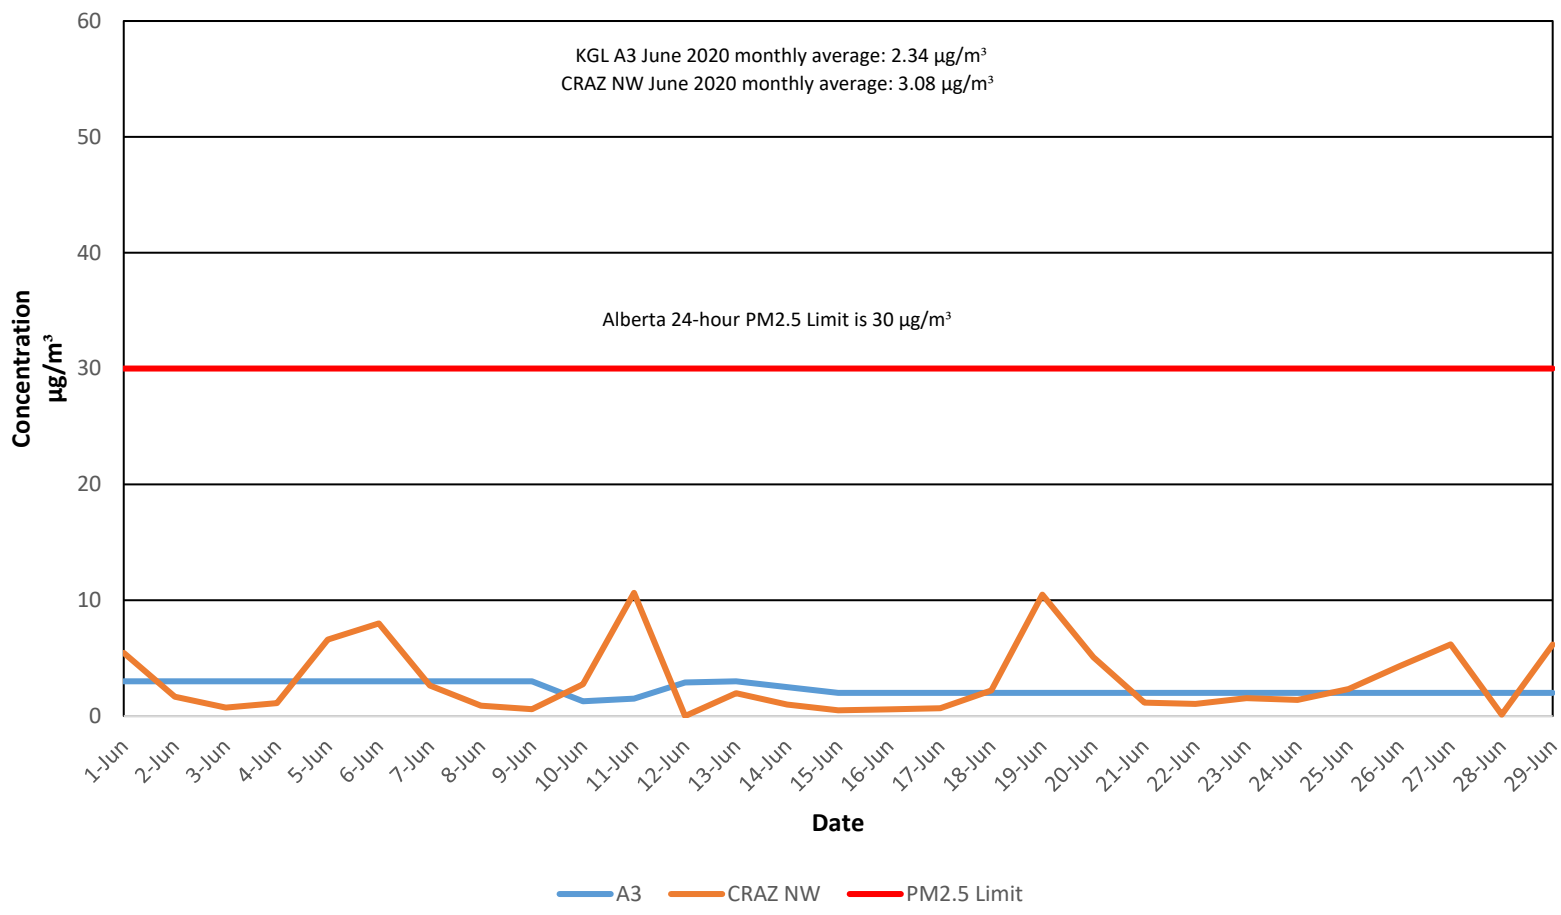

June 2020 PM2.5 24-Hour Average of A1 Monitor and CRAZ NW

Notes:

- A1 data not available due to equipment malfunction June 13–14, 2020.

June 2020 PM2.5 24-Hour Average of A2 Monitor and CRAZ NW

Notes:

- A2 data not available due to equipment malfunction June 20-24, 2020.

June 2020 PM2.5 24-Hour Average of A3 Monitor and CRAZ NW

Notes:

June 2020 PM2.5 24-Hour Average of A4 Monitor and CRAZ NW

Notes:

- A4 data not available due to equipment malfunction June 9-16, 2020.